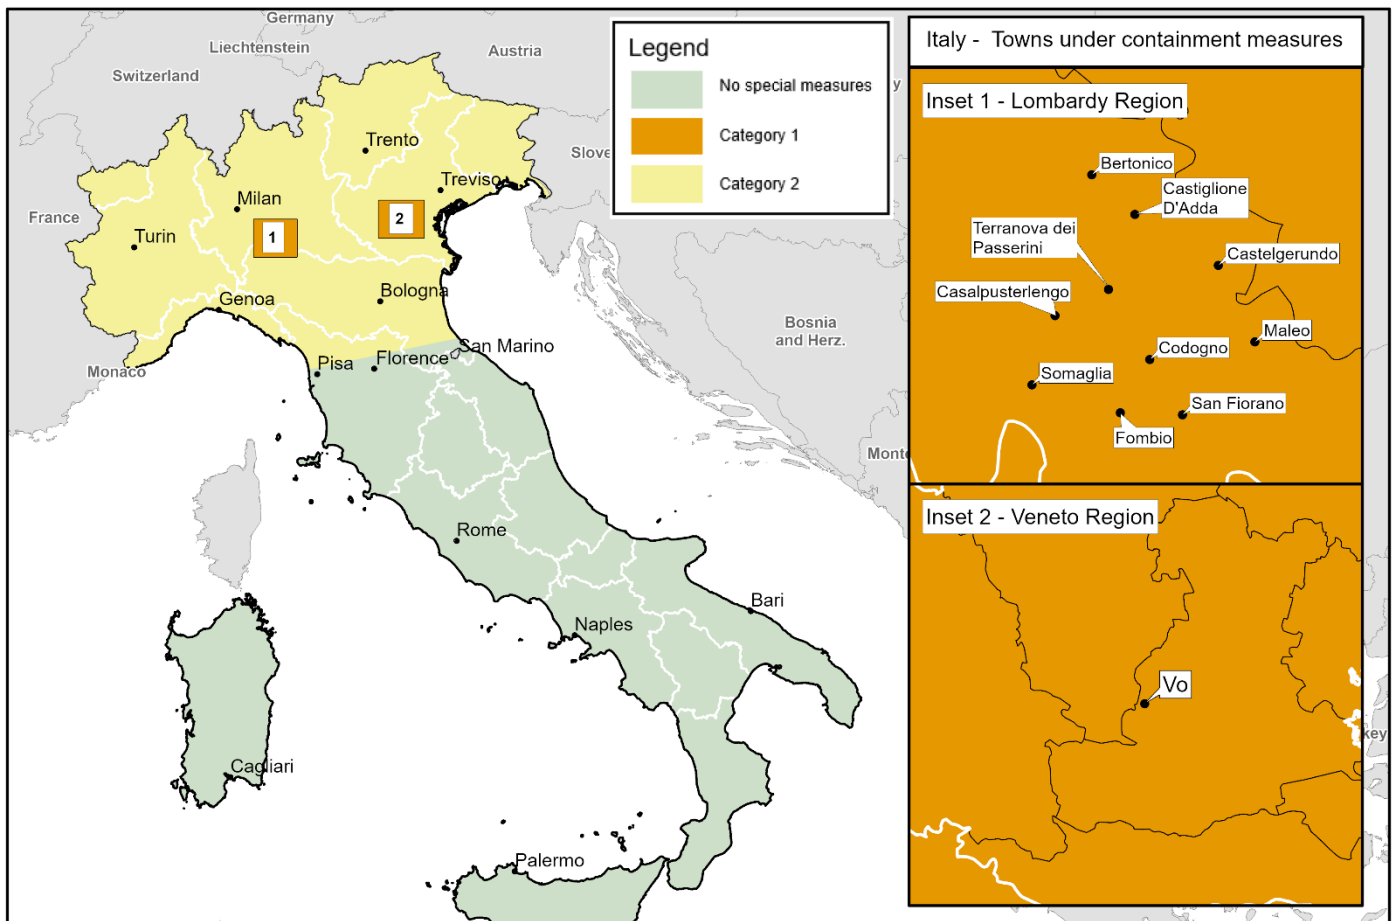

Map showing specified areas of Italy, as of 25 February 2020.

Green area	No special measures	
Orange area	Category 1 specified towns in the regions of Lombardy and Veneto	In the Lombardy Region: <ul style="list-style-type: none"> • Bertonico • Casalpusterlengo • Castelgerundo • Castiglione D'Adda • Codogno • Fombio • Maleo • San Fiorano • Somaglia • Terranova dei Passerini In the Veneto Region: <ul style="list-style-type: none"> • Vo
Yellow area	Category 2	